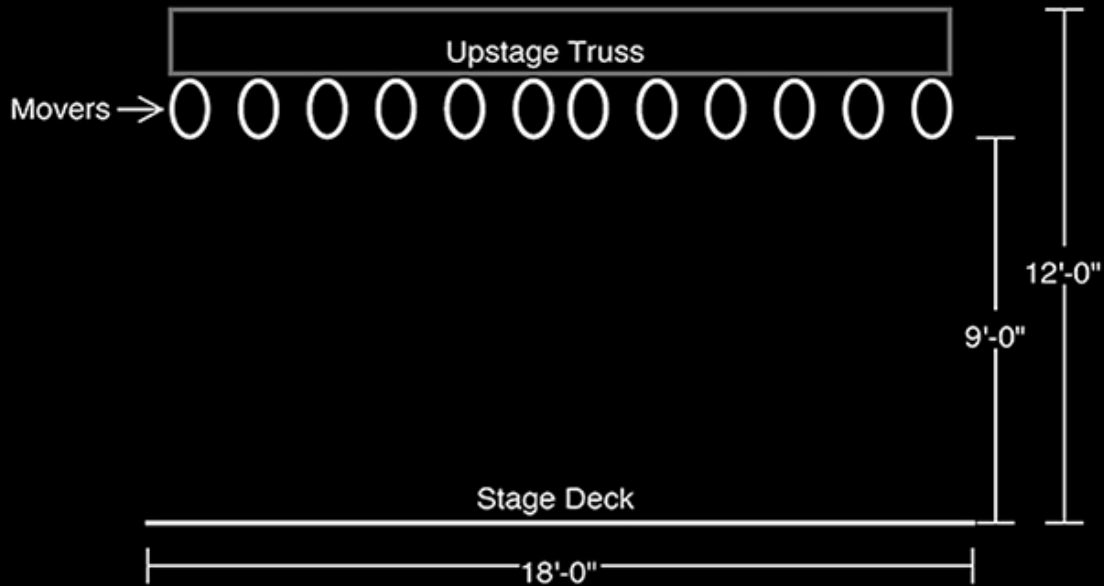

# STAGE DIMENSIONS

The Broadberry - Richmond, VA  
Front Stage View w Upstage Truss

The Broadberry - Richmond, VA  
Front View w/ Downstage Truss and Speakers

The Broadberry - Richmond, VA  
Above Stage View w/ Truss and Speakers

The Broadberry - Richmond, VA  
Above Stage w/ Stage Dimensions